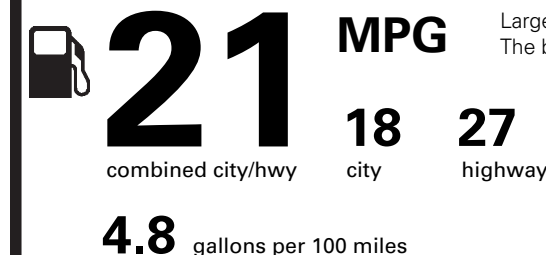

Fuel Economy

Large Cars range from 14 to 111 MPG. The best vehicle rates 136 MPGe.

You spend **$2,250**

more in fuel costs over 5 years compared to the average new vehicle.

Annual fuel cost **$1,950**